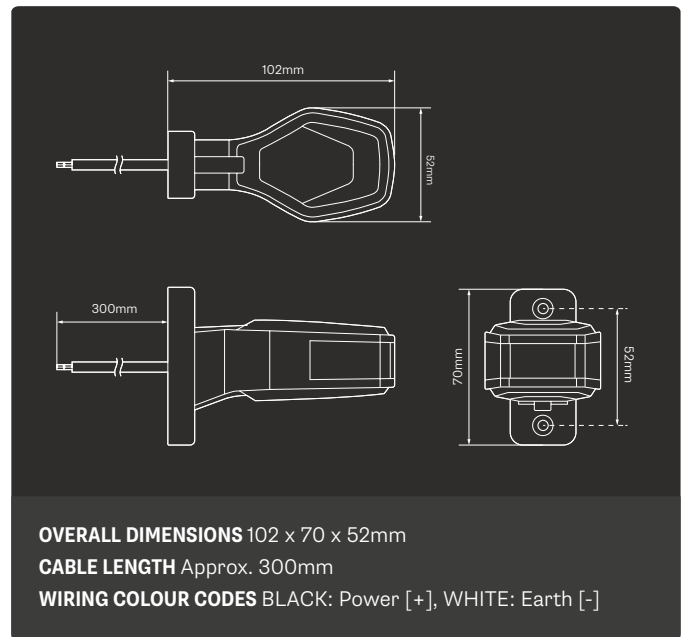

1008 & 1009 SERIES FLEXIBLE OUTLINE MARKER LAMP

FLEXIBLE SHORT OUTLINE MARKER

- 12/24V Multivolt
- Highly Durable Flexible Rubber Housing
- IP67 Ingress Protection
- 5 Year Warranty
- Fully ECE Approved
- Current Draw (13.8V / 28V): 0.05A / 0.05A
- Exclusive LED Autolamps Design

5
FIVE YEAR
WARRANTY

IP67
100%
WATERPROOF

R10
ECE
APPROVED

ACTIVE

FRONT / REAR / SIDE MARKER

- 1009LE** LEFT - Bulk Pack
- 1009RE** RIGHT - Bulk Pack
- 1009LRE2** TWIN PACK - Blister Pack

R7
ECE
APPROVED

R91
ECE
APPROVED